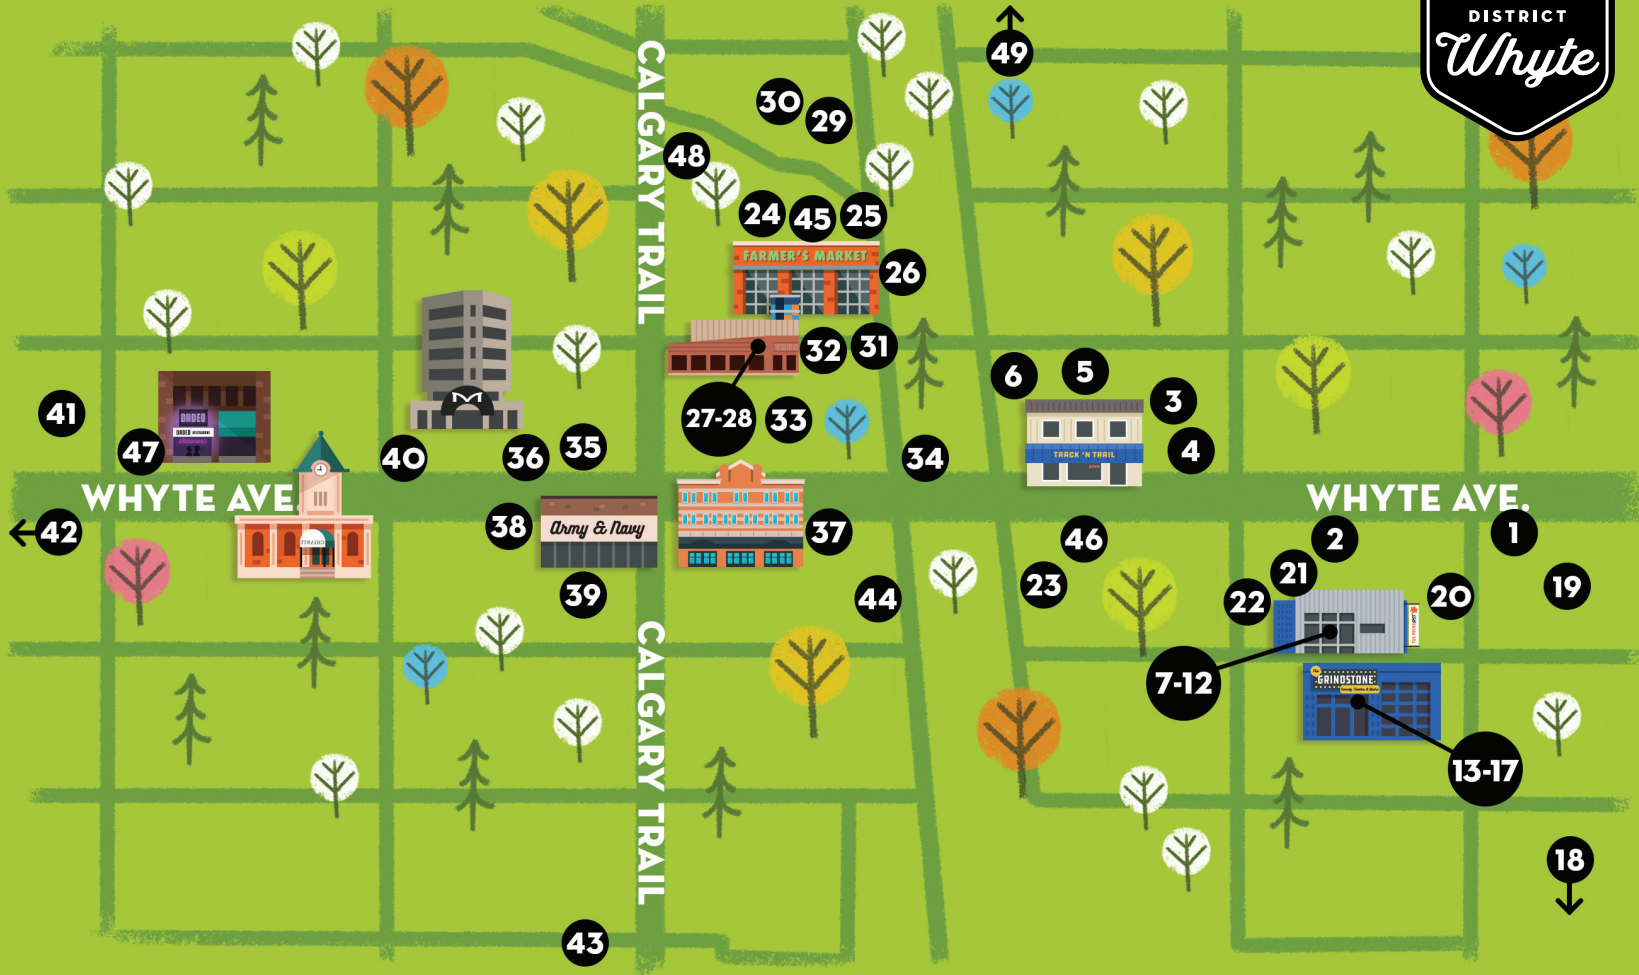

OLD STRATHCONA MURAL MAP